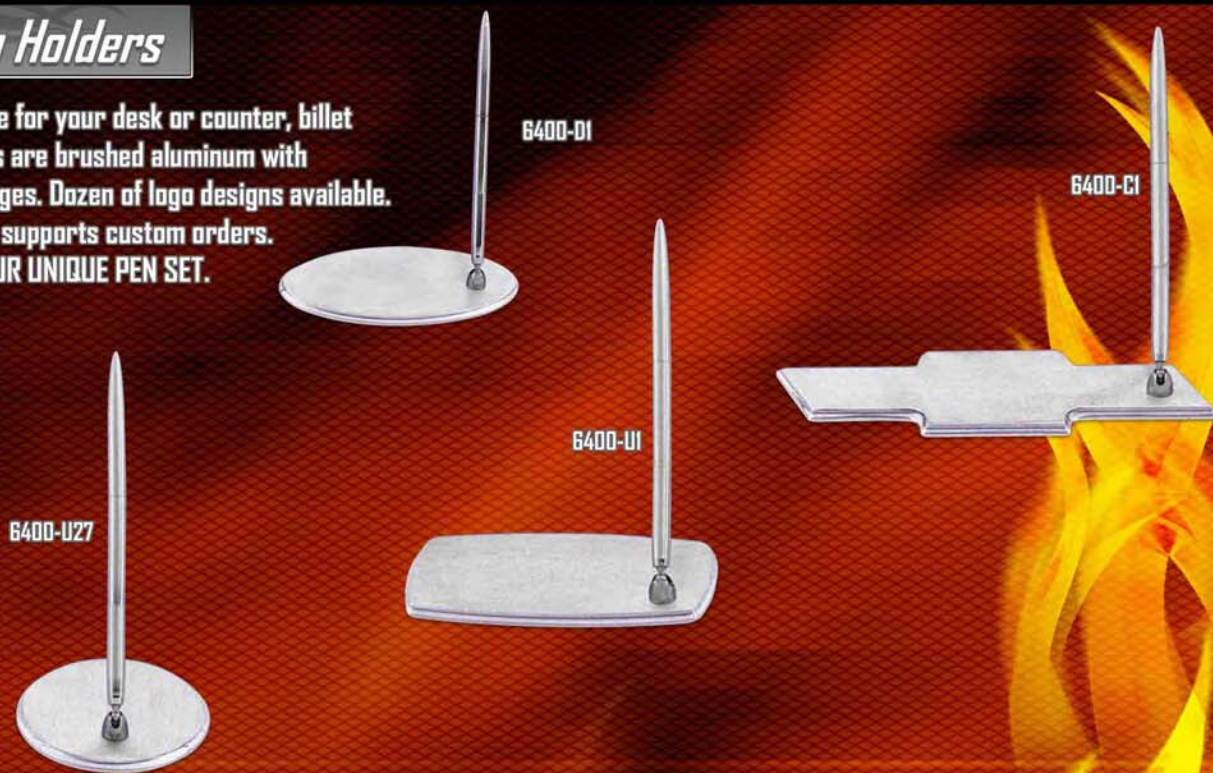

## Pen Holders

A must have for your desk or counter, billet pen holders are brushed aluminum with polished edges. Dozen of logo designs available. TRENZ also supports custom orders. DESIGN YOUR UNIQUE PEN SET.

## Keychain Display