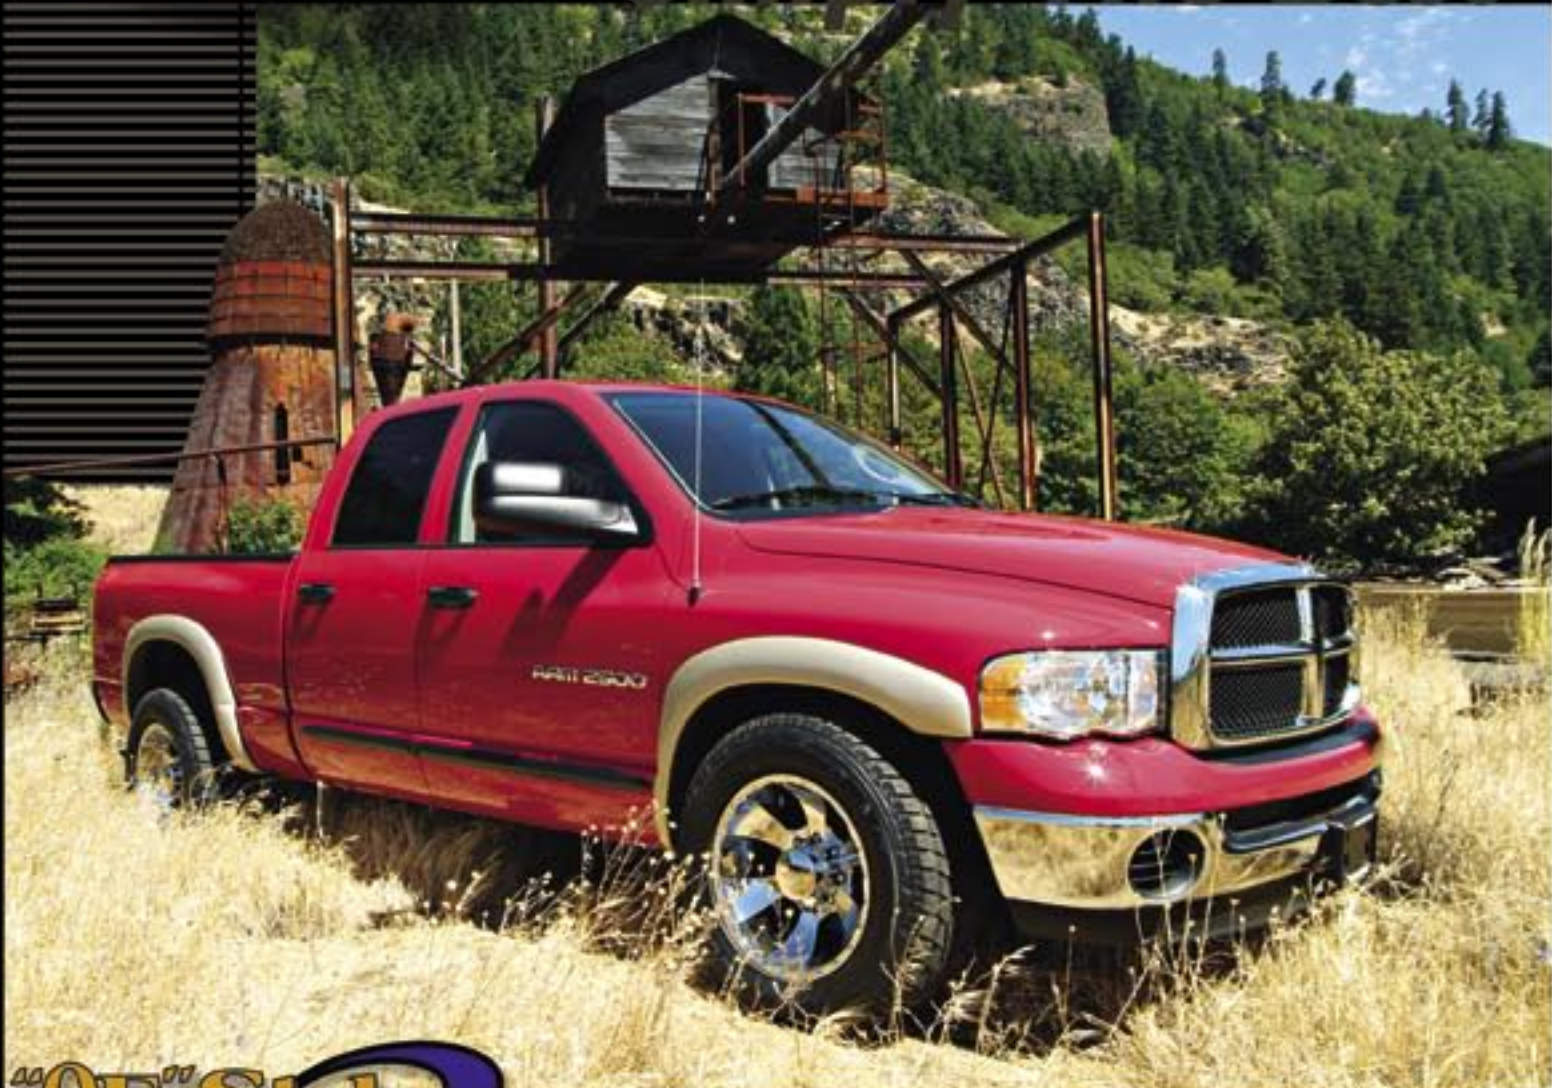

“OE” Style
FENDER FLARES

2002-up Dodge Ram 1500, 2003-up 2500/3500 — OE Style® Flares #50905-02

*Determination Moves You.
Style Captivates You.
Success Frees You.
Passion Keeps You.
Reputation Provokes You.*